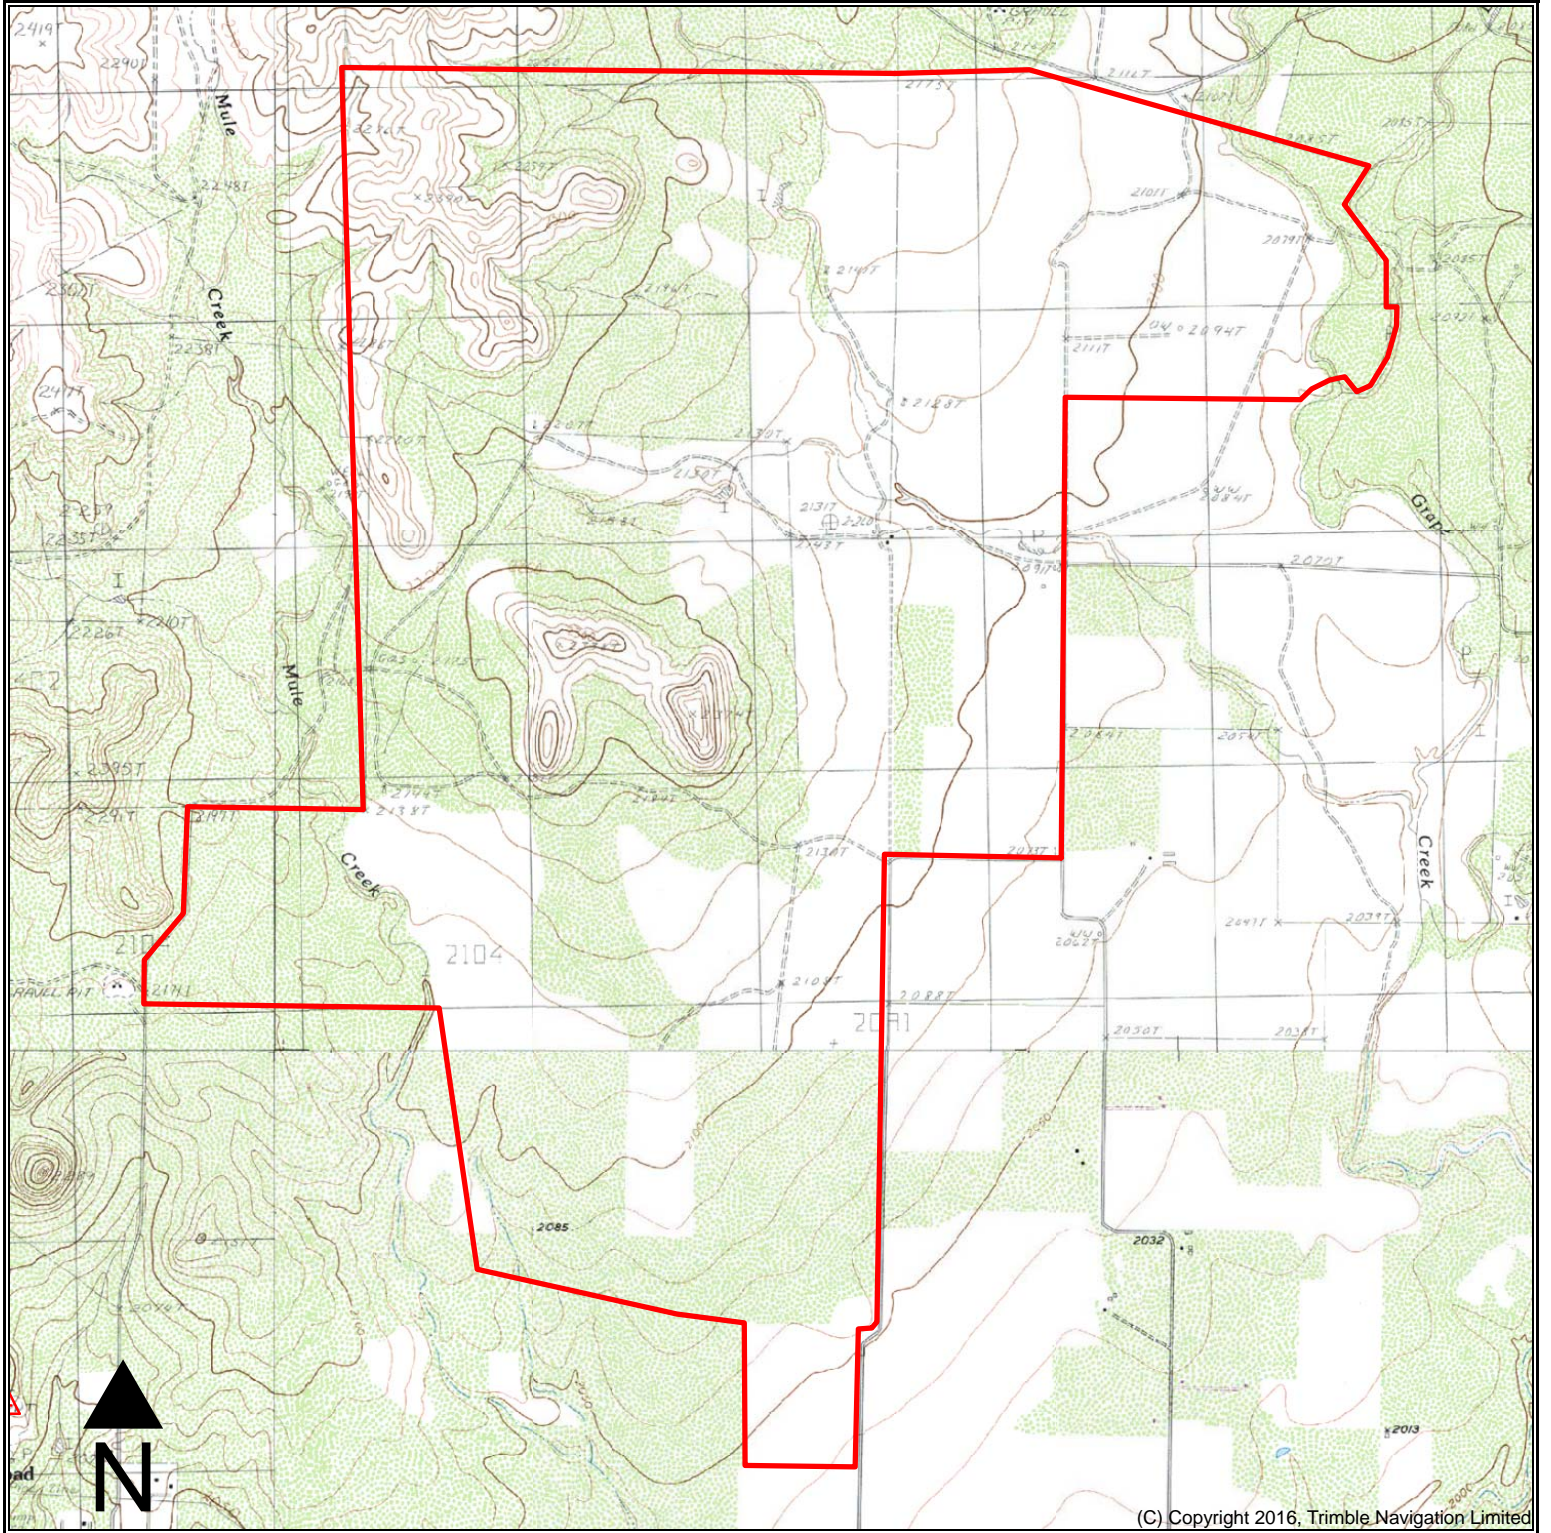

# DOS HERMANOS RANCH 4250 ACRES TOM GREEN CO. TEXAS

(C) Copyright 2016, Trimble Navigation Limited

SCALE 1:33000  
0 1000 2000 3000 4000 5000 6000  
Feet

Anthony Simpson  
Simpson Ranches & Land llc  
210-854-6365  
anthony@simpsonranches.com  
www.SimpsonRanches.com