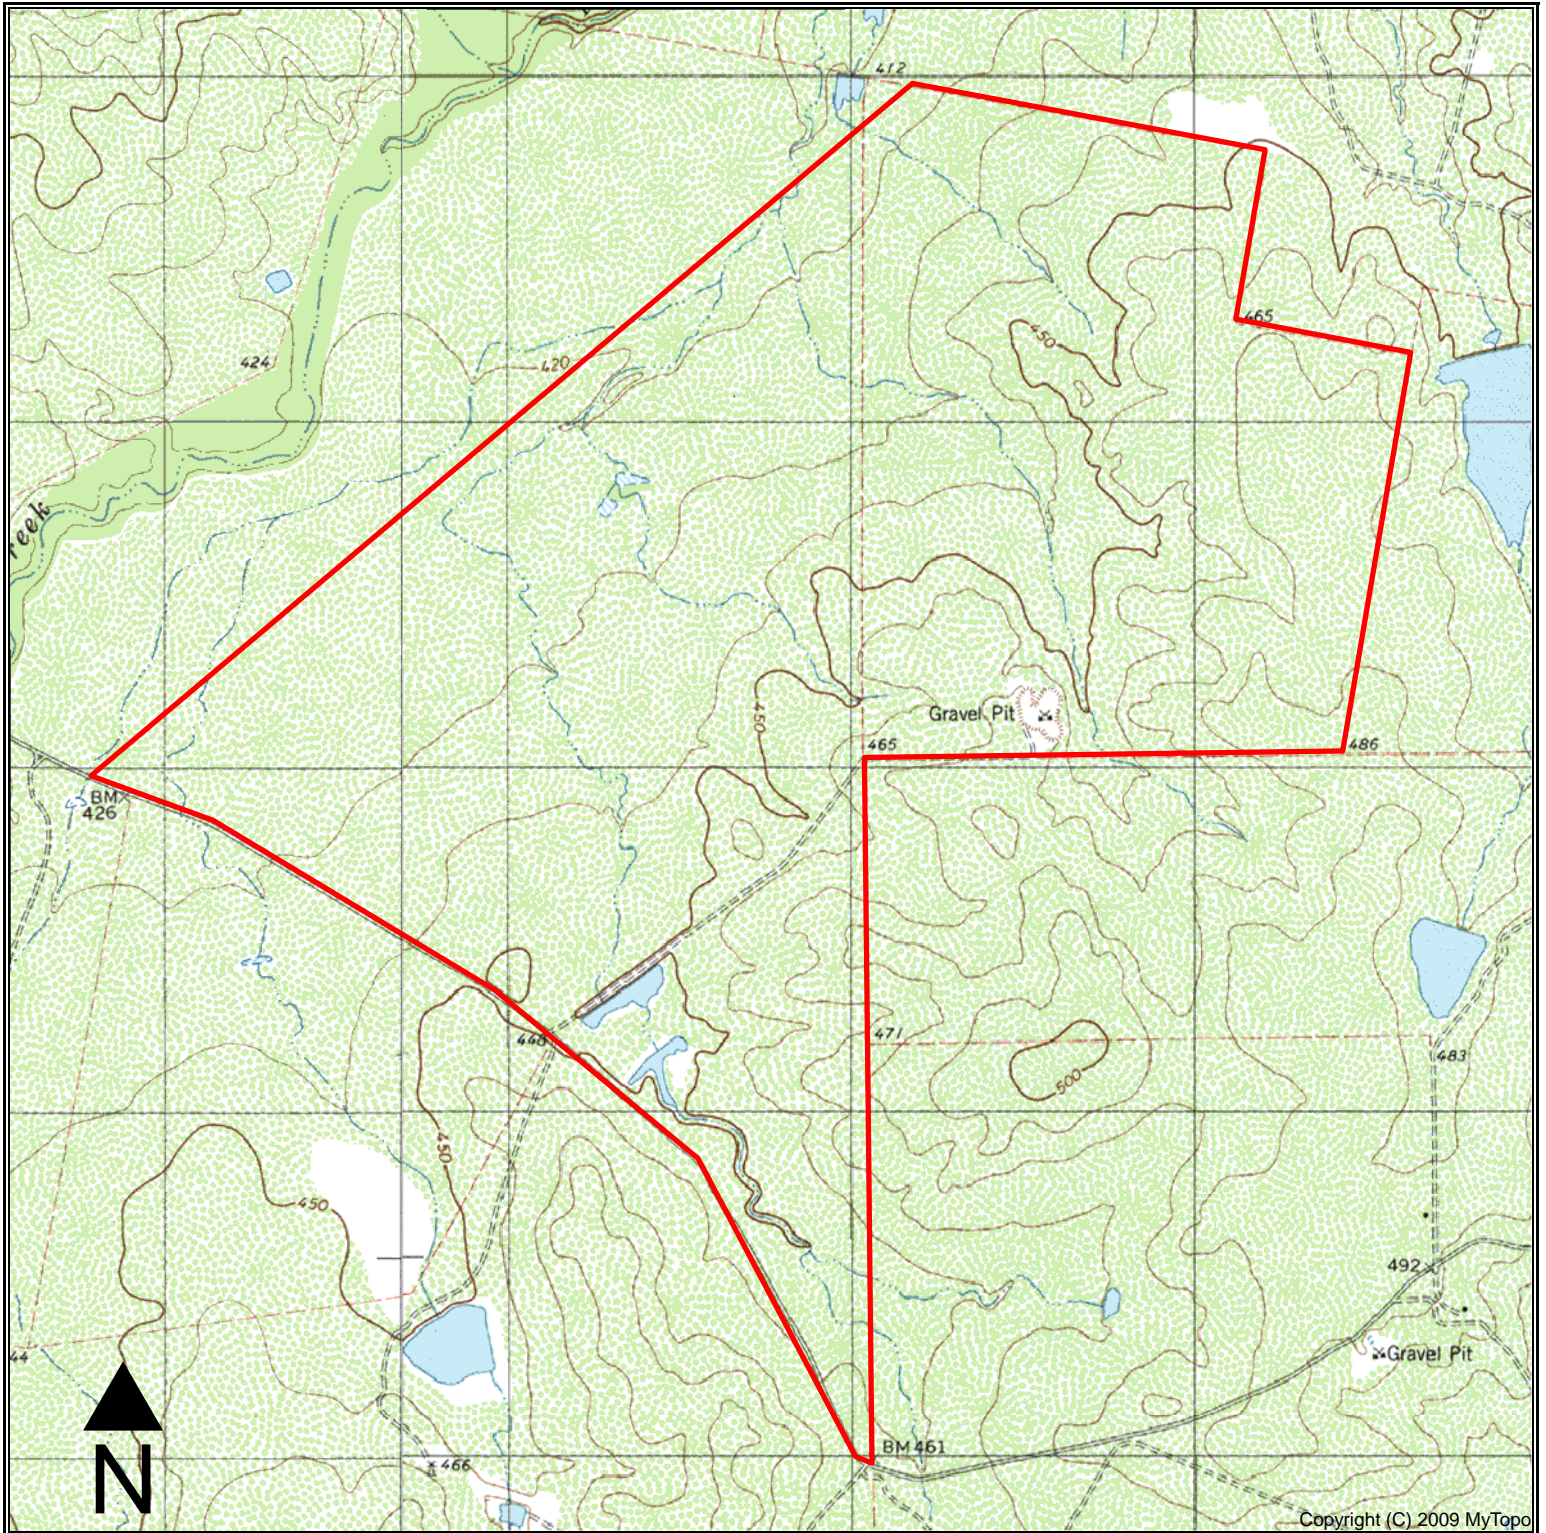

EAST LINCOLN RANCH

1566.97 ACRES

WEBB CO. TEXAS

Anthony Simpson
Simpson Ranches & Land llc
210-854-6365
anthony@simpsonranches.com
www.SimpsonRanches.com